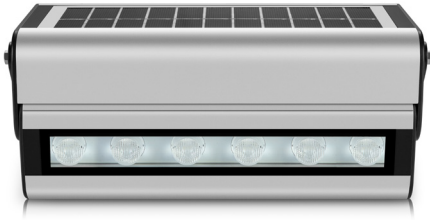

SOLAR ADVERTISING & WALL LIGHTING SPECIFICATIONS

Applications

Sign | Wall Wash | Advertising

Technical Data

Solar Panel Wattage	6W / 12W
LED Output	10W / 20W
Lumen Output	230 Lumen/460 Lumen
Battery Type	Lithium
Battery Specifications	(29.6Wh) 8AH/(55.5Wh) 15AH @3.7V
Autonomy	Setting Dependant
Correlated Colour Temp (CCT)	6000K
Fixture Size	550 (l) x 130 (w) x 72 (h) mm 1100 (l) x 130 (w) x 72 (h) mm
Light Source	SAMSUNG 2835
Recharge	6 hours
Mounting Height	Variable
Mounting	Variable
Finish	Anodized Aluminum
Warranty Period	2 years
SKU	SOLL009/10 - SOLL009/20

Mode of Operation

Depress button 5 seconds to switch ON/OFF.Default is M1

M1: (LED 1 flash) 6hrs 100% output to 50% of battery capacity > 20% to dawn

M2: (LED 2 flash) 5hrs 100% brightness > intermittent flashing to dawn

M3: (LED 3 flash) 6hrs 100% brightness > 20% to dawn

M4: (LED 4 flash) 100% brightness dusk to dawn

As we continue to improve the products function and/or design specifications and data provided may change without notice. Errors and omissions accepted.