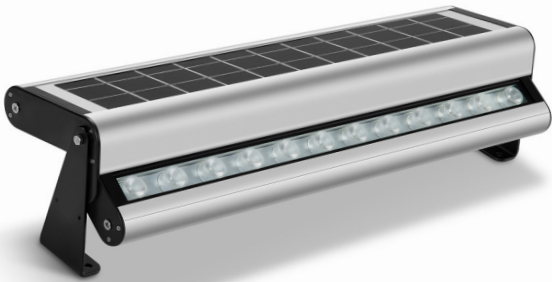

SOLAR ADVERTISING & WALL LIGHTING SPECIFICATIONS

Applications

Sign | Wall Wash | Advertising

Technical Data

Solar Panel Wattage	6W / 12W
LED Output	10W / 20W
Lumen Output	230 Lumen/460 Lumen
Battery Type	Lithium
Battery Specifications	(29.6Wh) 8AH/(55.5Wh) 15AH @3.7V
Autonomy	Setting Dependant
Correlated Colour Temp (CCT)	6000K
Fixture Size	550 (l) x 130 (w) x 72 (h) mm 1100 (l) x 130 (w) x 72 (h) mm
Light Source	SAMSUNG 2835
Recharge	6 hours
Mounting Height	Variable
Mounting	Variable
Finish	Anodized Aluminum
Warranty Period	2 years
SKU	SOLL009/10 - SOLL009/20

Mode of Operation

Depress button 5 seconds to switch ON/OFF.Default is M1

M1: (LED 1 flash) 6hrs 100% output to 50% of battery capacity > 20% to dawn

M2: (LED 2 flash) 5hrs 100% brightness > intermittent flashing to dawn

M3: (LED 3 flash) 6hrs 100% brightness > 20% to dawn

M4: (LED 4 flash) 100% brightness dusk to dawn

As we continue to improve the products function and/or design specifications and data provided may change without notice. Errors and omissions accepted.