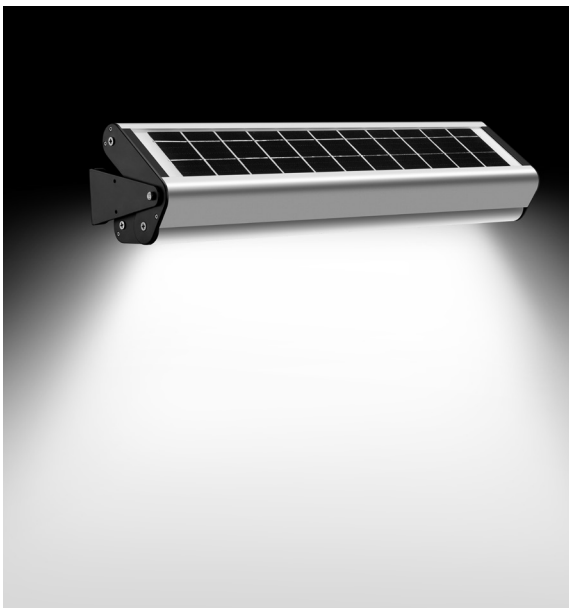

SOLAR ADVERTISING & WALL LIGHTING SPECIFICATIONS

Applications

Sign | Wall Wash | Advertising

Technical Data

Solar Panel Wattage	6W / 12W
LED Output	10W / 20W
Lumen Output	230 Lumen/460 Lumen
Battery Type	Lithium
Battery Specifications	(29.6Wh) 8AH/(55.5Wh) 15AH @3.7V
Autonomy	Setting Dependant
Correlated Colour Temp (CCT)	6000K
Fixture Size	550 (l) x 130 (w) x 72 (h) mm 1100 (l) x 130 (w) x 72 (h) mm
Light Source	SAMSUNG 2835
Recharge	6 hours
Mounting Height	Variable
Mounting	Variable
Finish	Anodized Aluminum
Warranty Period	2 years
SKU	SOLL009/10 - SOLL009/20

Mode of Operation

Depress button 5 seconds to switch ON/OFF.Default is M1

M1: (LED 1 flash) 6hrs 100% output to 50% of battery capacity > 20% to dawn

M2: (LED 2 flash) 5hrs 100% brightness > intermittent flashing to dawn

M3: (LED 3 flash) 6hrs 100% brightness > 20% to dawn

M4: (LED 4 flash) 100% brightness dusk to dawn

As we continue to improve the products function and/or design specifications and data provided may change without notice. Errors and omissions accepted.