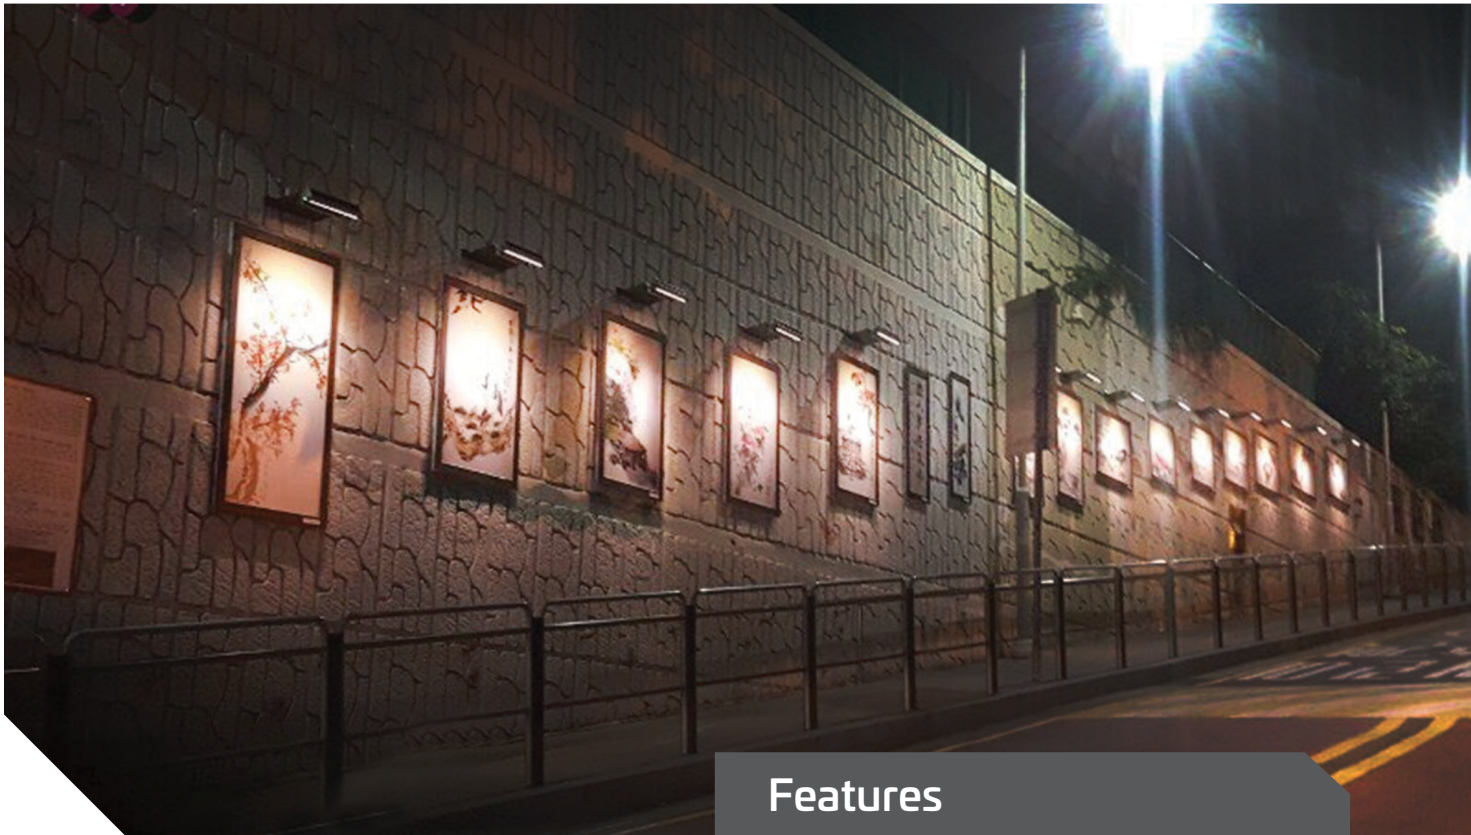

## Features

This versatile solar light lends itself to varied automatic dusk to dawn lighting applications from sign illumination, aesthetic wall wash lighting, to the highlighting of stairs, decks, walkways or features in the garden. The sturdy bracketing is fully adjustable allowing the LEDs to face up or down whilst the solar panel retains exposure to sunlight. We offer two length fittings, both featuring four easily selectable modes of operation ensuring there is a size and lighting program to suit the application. Illuminate effectively and efficiently without the need for cabling or trenching.