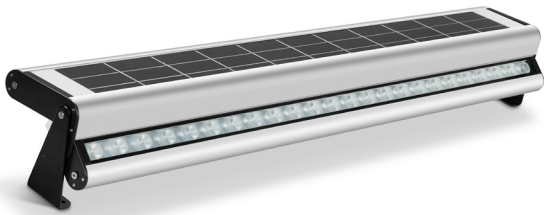

SOLAR ADVERTISING & WALL LIGHTING SPECIFICATIONS

Applications

Sign | Wall Wash | Advertising

Technical Data

Solar Panel Wattage	6W / 12W
LED Output	10W / 20W
Lumen Output	230 Lumen/460 Lumen
Battery Type	Lithium
Battery Specifications	(29.6Wh) 8AH/(55.5Wh) 15AH @3.7V
Autonomy	Setting Dependant
Correlated Colour Temp (CCT)	6000K
Fixture Size	550 (l) x 130 (w) x 72 (h) mm 1100 (l) x 130 (w) x 72 (h) mm
Light Source	SAMSUNG 2835
Recharge	6 hours
Mounting Height	Variable
Mounting	Variable
Finish	Anodized Aluminum
Warranty Period	2 years
SKU	SOLL009/10 - SOLL009/20

Mode of Operation

Depress button 5 seconds to switch ON/OFF.Default is M1

M1: (LED 1 flash) 6hrs 100% output to 50% of battery capacity > 20% to dawn

M2: (LED 2 flash) 5hrs 100% brightness > intermittent flashing to dawn

M3: (LED 3 flash) 6hrs 100% brightness > 20% to dawn

M4: (LED 4 flash) 100% brightness dusk to dawn

As we continue to improve the products function and/or design specifications and data provided may change without notice. Errors and omissions accepted.