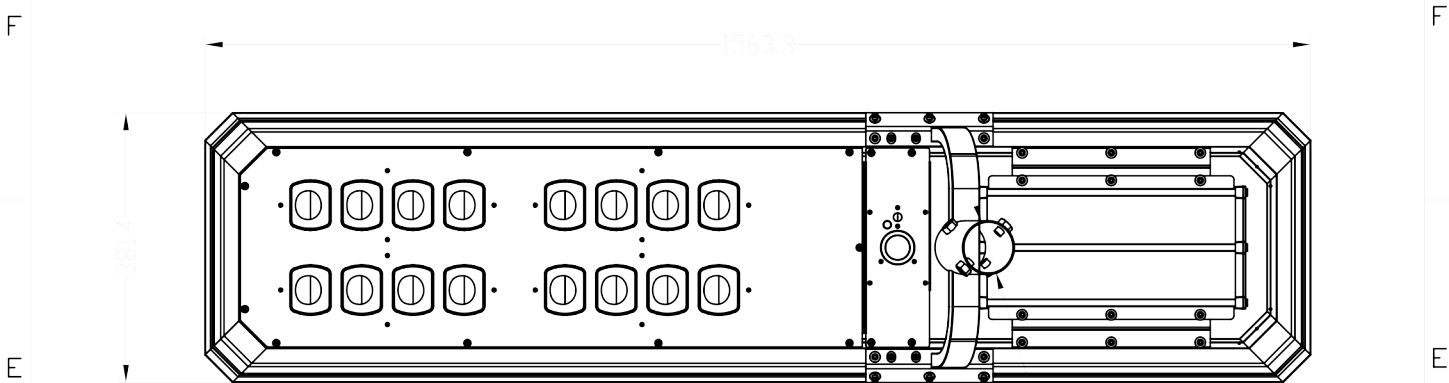

NO	DESCRIPTION	DRAWN	DATE
1			

Atlas 100w solar car park / street light

SKU	SOLL100	
Lm	10,500 lumens	
Height	6-8metres	
	mm	
	1:1	