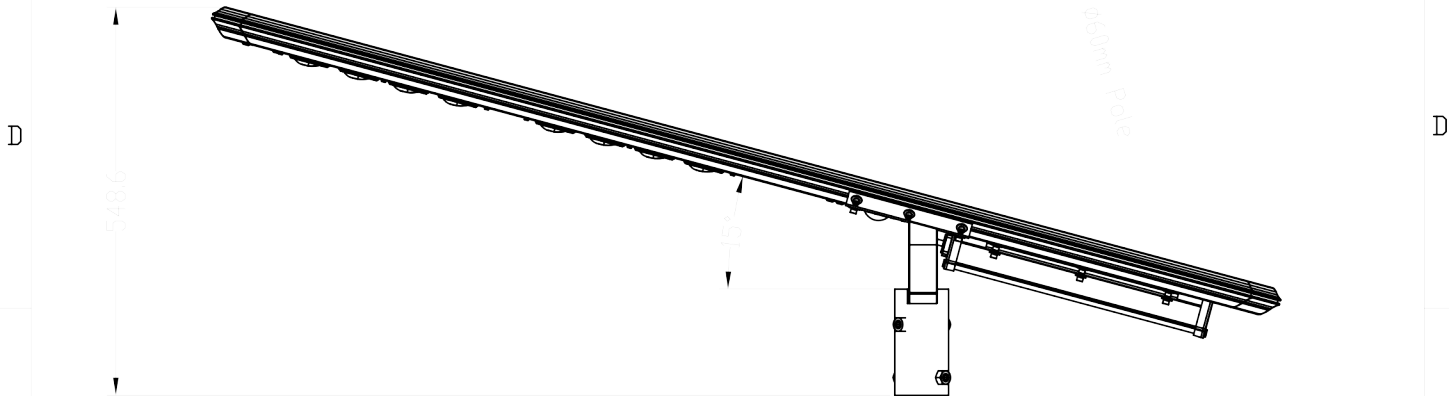

NO	DESCRIPTION	DRAWN	DATE
1			

Atlas 100w solar car park / street light

SKU	SOLL100	
Lm	10,500 lumens	
Height	6-8metres	
	mm	
	1:1	