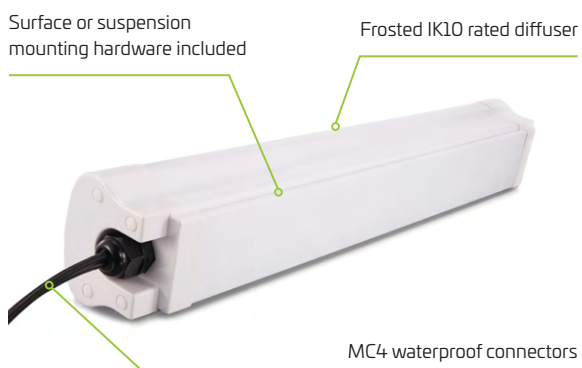

36W SOLAR BATTEN SPECIFICATION

Applications

Bus shelters | Street kiosks | Garage | Camping

Technical Data

Solar Panel Wattage	80W
LED Output	36W
Lumen Output	4200 lm
Battery Type	Lithium
Battery Specifications	12V 33AH (396Wh)
Autonomy	> 5 nights, setting dependent
Correlated Colour Temp (CCT)	3000~6000K
Fixture Size	92 (l) x 84 (w) x 900 (h) mm
Light Source	Samsung 2835
Recharge	6 hours
Mounting Height	Various
Mounting	Surface or suspension mounted
Finish	Moulded polycarbonate
Warranty Period	3 years
SKU	SOLBL4200

Mode of Operation

The 72 programmable lighting modes are easily set by remote. You can switch between energy saving modes and constant lighting easily. Lighting time, brightness and duration are also controlled by remote.

As we continue to improve the products function and/or design specifications and data provided may change without notice. Errors and omissions accepted.