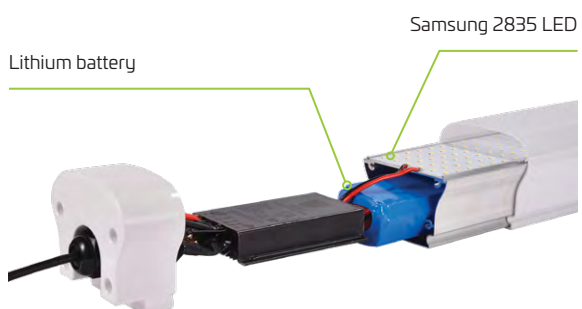

36W SOLAR BATTEN SPECIFICATION

Applications

Bus shelters | Street kiosks | Garage | Camping

Technical Data

Solar Panel Wattage	80W
LED Output	36W
Lumen Output	4200 lm
Battery Type	Lithium
Battery Specifications	12V 33AH (396Wh)
Autonomy	> 5 nights, setting dependent
Correlated Colour Temp (CCT)	3000~6000K
Fixture Size	92 (l) x 84 (w) x 900 (h) mm
Light Source	Samsung 2835
Recharge	6 hours
Mounting Height	Various
Mounting	Surface or suspension mounted
Finish	Moulded polycarbonate
Warranty Period	3 years
SKU	SOLBL4200

Mode of Operation

The 72 programmable lighting modes are easily set by remote. You can switch between energy saving modes and constant lighting easily. Lighting time, brightness and duration are also controlled by remote.

As we continue to improve the products function and/or design specifications and data provided may change without notice. Errors and omissions accepted.