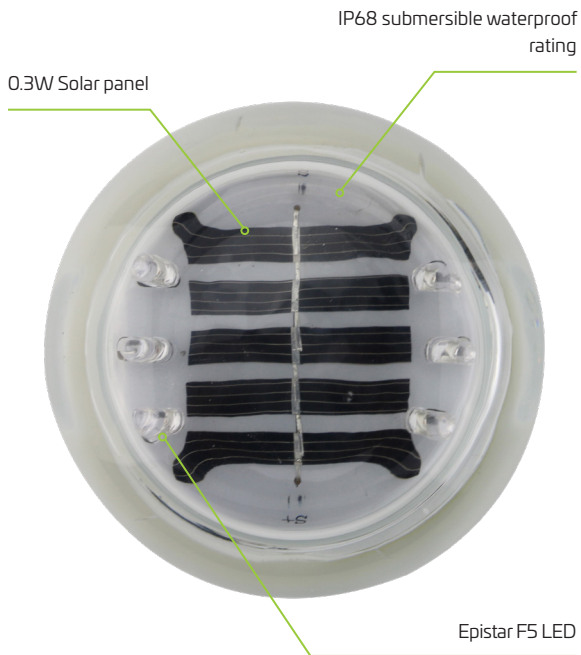

LOW PROFILE SOLAR ROAD MARKER SPECIFICATION

Applications

Roadways | Roundabouts | Pedestrian crossing

Technical Data

Solar Panel Wattage	0.3W
LED Output	0.2W
Lumen Output	48 lm
Battery Type	Nickel-metal hydride
Battery Specifications	0.6AH 1.2V (0.72 Wh)
Autonomy	> 5 nights
Correlated Colour Temp (CCT)	6000K
Fixture Size	113mm Dia x 45mm
Light Source	Epistar F5 LED
Recharge	5 hours
Mounting Height	25mm
Mounting	20mm embedded 25mm above ground
Finish	Toughened glass
Warranty Period	2 years
SKU	SORML

Mode of Operation

Automatic dusk to dawn lighting. Flashing or static. multiple colours options available.

As we continue to improve the products function and/or design specifications and data provided may change without notice. Errors and omissions accepted.