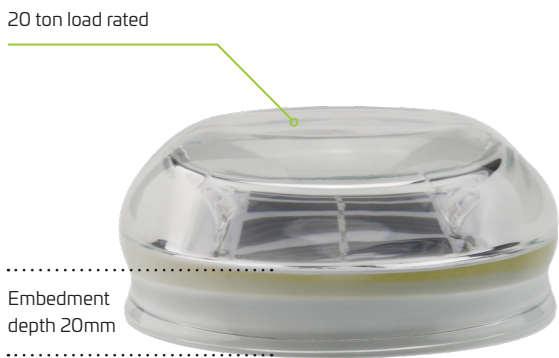

LOW PROFILE SOLAR ROAD MARKER SPECIFICATION

Applications

Roadways | Roundabouts | Pedestrian crossing

Technical Data

Solar Panel Wattage	0.3W
LED Output	0.2W
Lumen Output	48 lm
Battery Type	Nickel-metal hydride
Battery Specifications	0.6AH 1.2V (0.72 Wh)
Autonomy	> 5 nights
Correlated Colour Temp (CCT)	6000K
Fixture Size	113mm Dia x 45mm
Light Source	Epistar F5 LED
Recharge	5 hours
Mounting Height	25mm
Mounting	20mm embedded 25mm above ground
Finish	Toughened glass
Warranty Period	2 years
SKU	SORML

Mode of Operation

Automatic dusk to dawn lighting. Flashing or static. multiple colours options available.

As we continue to improve the products function and/or design specifications and data provided may change without notice. Errors and omissions accepted.