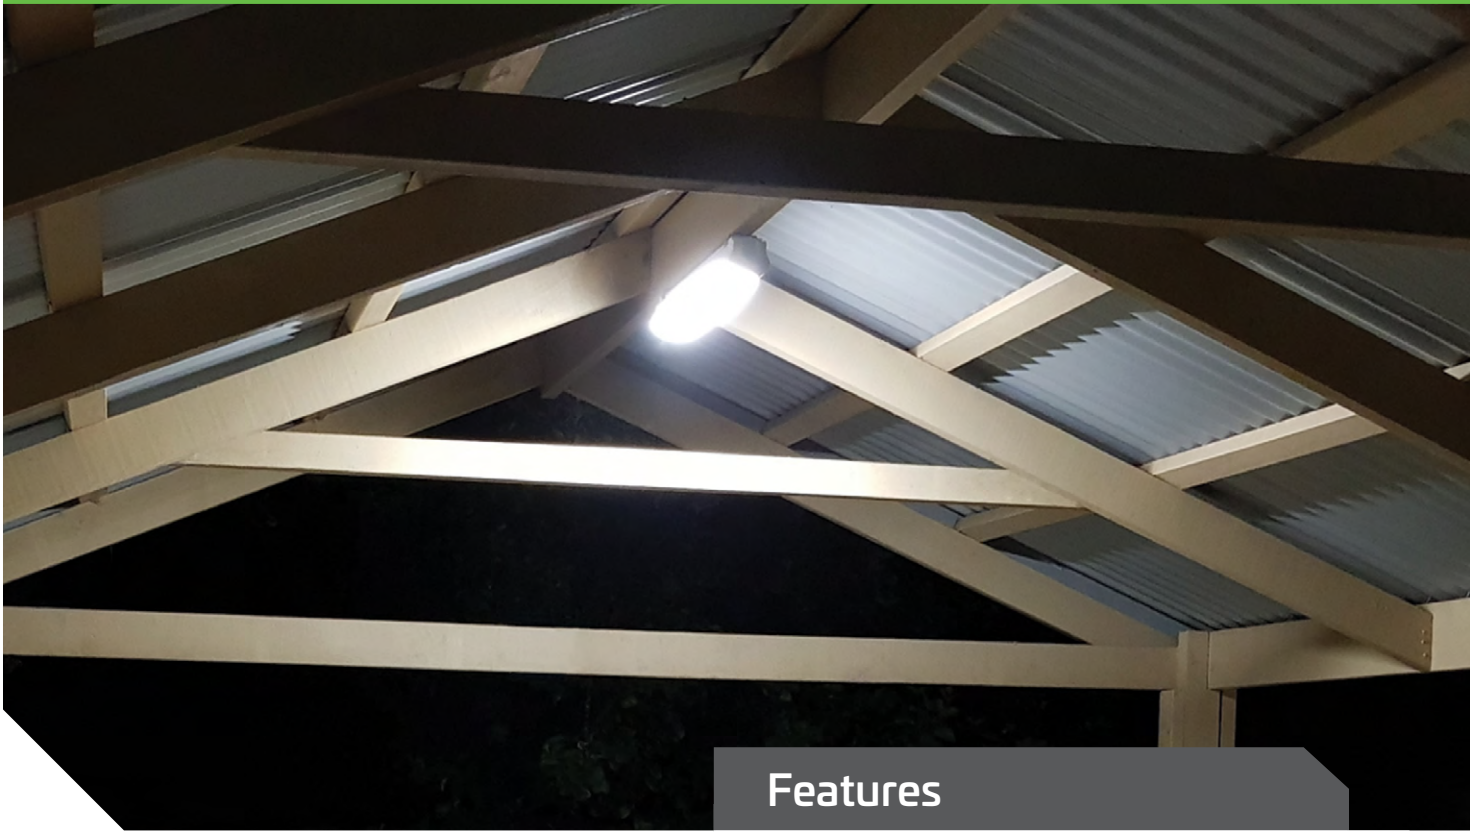

# 30W SOLAR BATTEN LIGHT

## Features

Our 30w solar batten light offers the latest in solar lighting technology with the ability to connect multiple lights together to operate independently or together from one remote, or completely automatically by PIR sensor. A compact innovative design featuring high light output, programmable lighting modes, Lithium battery and PIR (movement) sensor. Simple plug and play installation. Waterproof connectors, solar panel mounting bracket and light mounting hardware included. A perfect solution for many indoor and outdoor applications such as shipping containers, carports, bus shelters, temporary shelters, street kiosks, camping, or any remote locations where mains power is a challenge.

- Exceptional light output - 120° beam angle
- Connect multiple lights together wirelessly to be operated by one remote control
- Programmable remote control included
- Tempered glass solar panel, 2.7m cable
- Solar panel mounting hardware included
- Fixed or suspended installation kit included
- IK10 Impact resistant lens and lamp body
- Built in PIR or external 2.4 GHz transmitter
- Day and night lighting modes - light operates during the day
- High quality inbuilt lithium - ion battery
- More than 5 nights light output
- 2 year warranty for faulty workmanship or component failure not influenced by external means

Luminaire Height	Various
Lumen Output	4200 lm
LED Output	30W