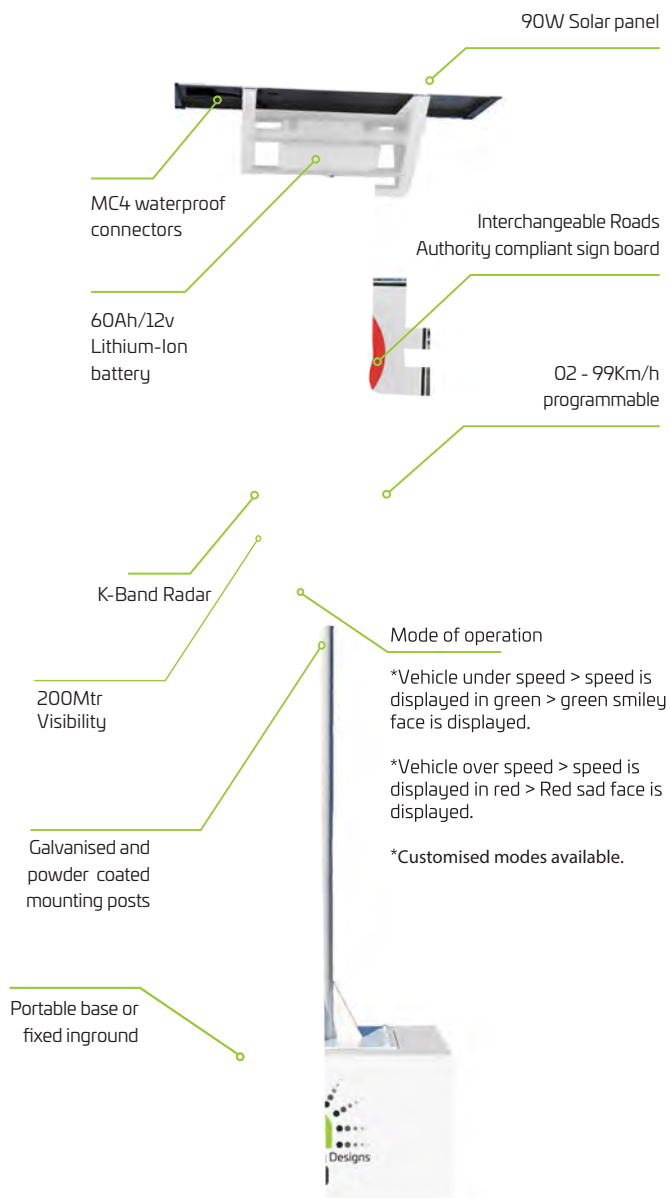

The Solar Radar speed limit sign utilizes ultra-bright, high quality and long-life LED technology to provide an animated enforcement of the designated speed limit. The minimal current draw of the system is simply and effectively powered using solar energy. A Bluetooth APP (android) allows control over the full dot matrix display area to change the posted speed limit between 00 – 99 Km/h and system analysis. Once the speed is set the radar detects oncoming vehicles and displays the vehicle speed.

IP65 Waterproof design

Day and/or night operation

Quality LiFeP04 battery

Simple to install - secures to a 76mm sign post

Efficient and effective visual enforcement

High visibility LED display

Portable or Fixed versions available

2 year warranty for faulty workmanship or component failure not influenced by external means.

Luminaire Height 2.1m - 2.5m

Lumen (+/-) 560Lm

LED Output Variable

SOLAR RADAR SPEED SIGN SPECIFICATION

Applications

Shared zones | Construction zones | College campus

Technical Data

LED Screen	320 x 320mm
Sign	900 x 600 x 100mm
Display Colour	Red/Green
LED Wavelength	Red:620/Green:525
Luminance Density	≥6000cd/m ² Outdoor Highlighted
Viewing Angle	60°
Viewing Distance	1 - 200 Mtrs
Speed Range	1 - 99 km/h
Fixed Sign Material	Aluminum/3M reflective
Radar Frequency	K-Band, 24.1250Ghz
Radar Range	1 - 150 Mtrs
Radar Accuracy	<±1Km/h
Battery Specifications	24 Ah 12v (288Wh) LiFePO4
Power Consumption	Max 11W Average ≤2W
Solar Panel	18v 60w
Autonomy	>48 Hours (setting dependent)
Recharge	<6 hours
Mounting Height	2 - 2.5 Mtrs
Display Brightness	Automatic Dimming
Waterproof Rating	IP65
Warranty Period	2 years
SKU	SRSS003/004